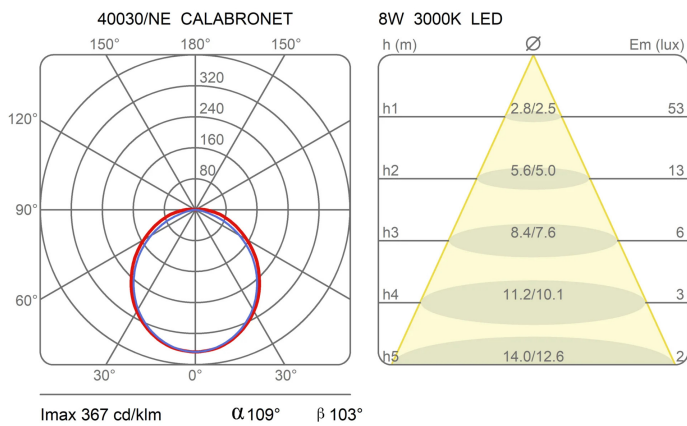

Family	Light module Calabronet
Typology	Pendant
Utilisation	Indoor

Dimensions

Lunghezza	70 cm
Diameter	4,5 cm
Power supply cable length	400 cm
Weight	0.9 Kg

Materials

Structure	aluminium
-----------	-----------

Voltage	24V	Watt	12.9 W
Power unit	Excluded	Lumen	1188 lm
Mounting Power Supply	External	CRI	>80
		CCT	3000 K
		Energy class	

Certifications

EcoLabel

Photometric curves

Colour variant code

40030/NE

Black

Gallery